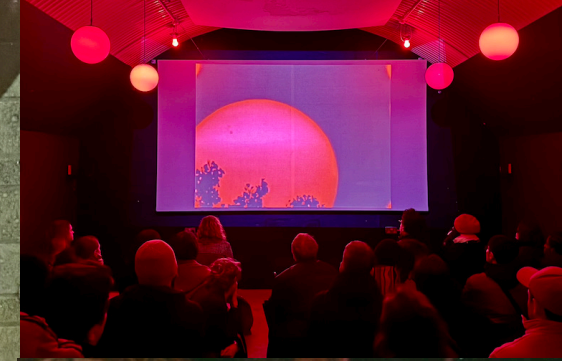

THE POOL ROOM

The archway opens into a cosy, intimate space set to the side of the main room, furnished with multiple small tables and a pool table.

Perfect for:

- Casual drinks
- Live music events
- Workshops
- Dates

Capacity

- Standing: 70 / Seated: 40

Features

- Pool tables
- Mix of seating
- Heaters
- TV & PA system available